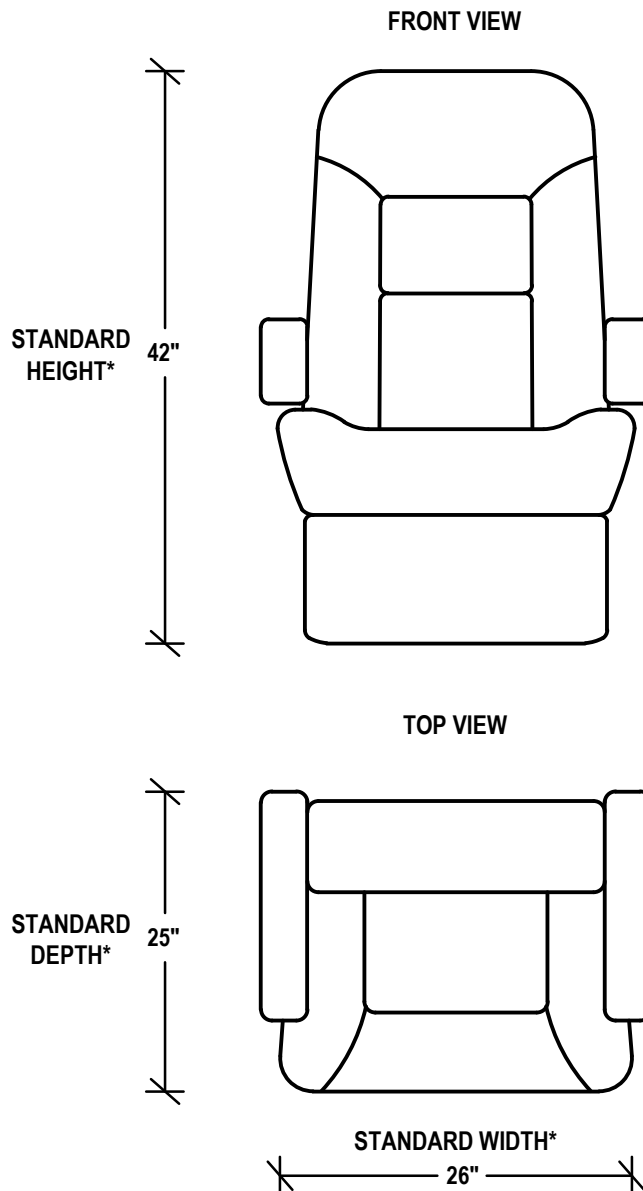

First Name:	Last Name:	
Street Address:		
City:	State:	Zip:
Phone:		
Motor Coach Brand:	Model:	

1. CHECK FOR OBSTRUCTIONS

Please indicate the approximate location, shape and size of any obstructions that might interfere with the placement of your driver or passenger seat in the diagram here. Use the space below to provide a brief description.

* The above dimensions are general specifications only; normal variations are to be expected due to differences in upholstery types.

2. INDICATE DESIRED OPTIONS

Check the appropriate boxes for the optional features you would like included in your dinette.